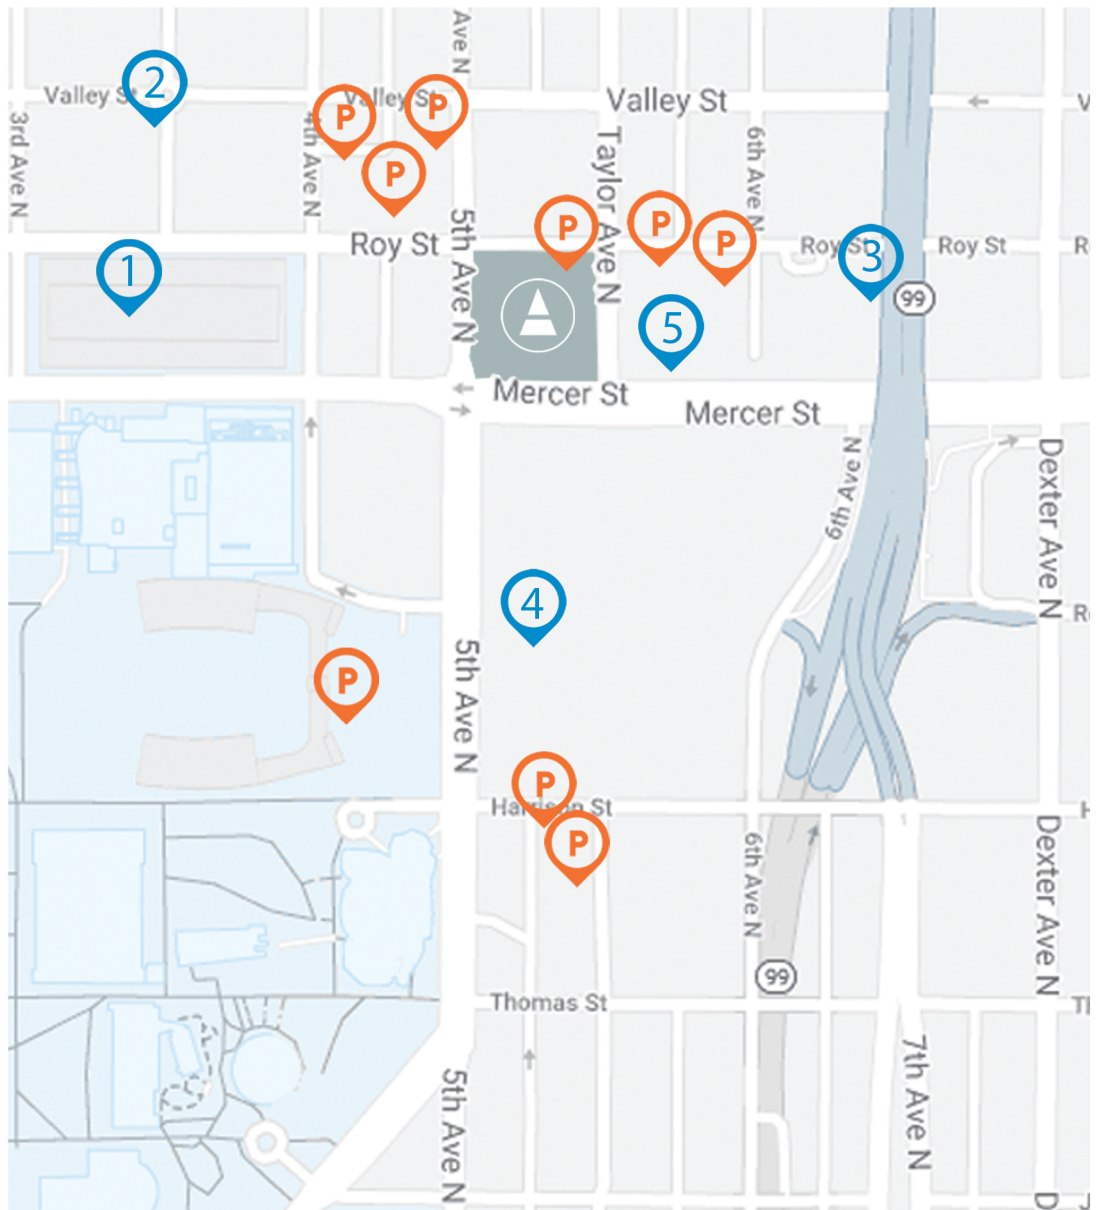

DRIVING DIRECTIONS:

I5 South or I5 North: Take exit 167 for Mercer Street toward Seattle Center
 Turn right on 5th Ave N and Mercer Street
 Main Entrance located at 5th and Mercer, Second Floor

PARKING OPTIONS:

1 Mercer Street

Garage
 650 3rd Ave N
 Seattle, WA 98109
 \$6/1 Hour
 \$13/2 Hours
 \$15/12 Hours
 \$30/24 Hours

2 Seattle Center

Parking
 710 4th Ave N,
 Seattle, WA
 98109
 \$7/2 hours
 \$10/10 Hours
 \$10/5pm-7am

3 601 Aurora Ave N

Parking
 603 Roy St
 Seattle, WA 98109
 \$2/2 Hours
 \$4/4 Hours
 \$6/10 Hours
 \$5/Evening After 6pm

4 Seattle Center 5th Ave

N Garage
 516 Harrison St
 Seattle, WA 98109
 \$6/1 Hour
 \$13/2 Hours
 \$15/12 Hours
 \$30/24 Hours

5 608 Taylor Ave

Parking
 608 Taylor Ave N
 Seattle, WA 98109
 \$5/Mon-Fri
 \$5/Sat-Sun 10 Hours

Parking Options

*Prices and hours may vary